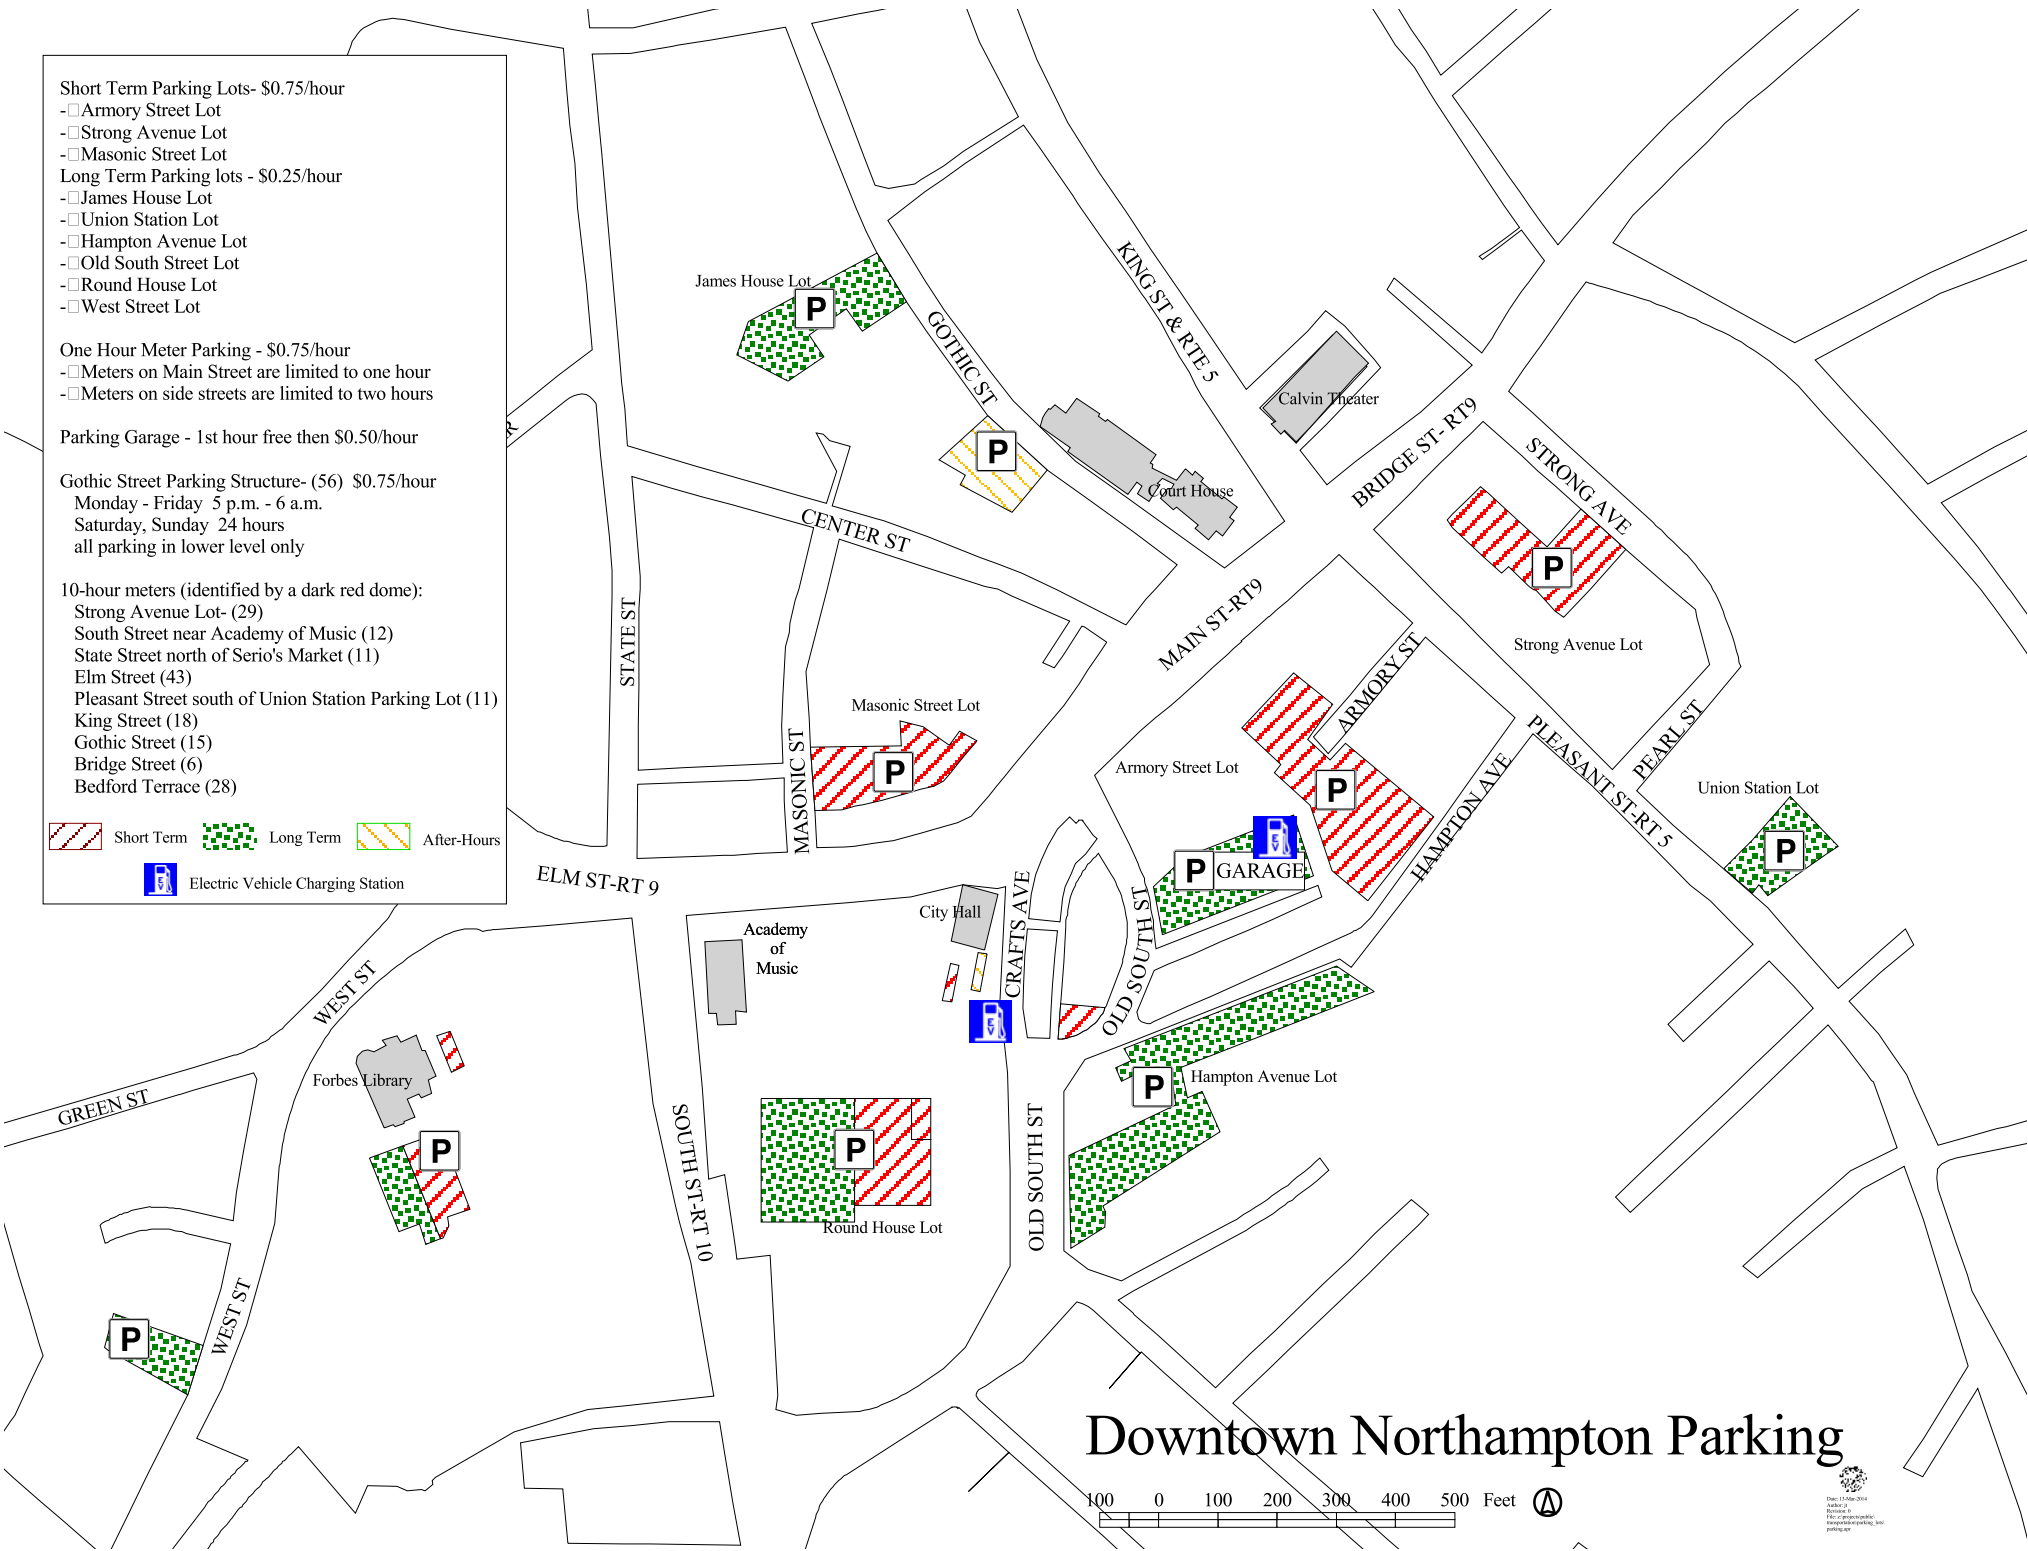

Short Term Parking Lots - $0.75/hour

- -□ Armory Street Lot
- -□ Strong Avenue Lot
- -□ Masonic Street Lot

Long Term Parking lots - $0.25/hour

- -□ James House Lot
- -□ Union Station Lot
- -□ Hampton Avenue Lot
- -□ Old South Street Lot
- -□ Round House Lot
- -□ West Street Lot

One Hour Meter Parking - $0.75/hour

- -□ Meters on Main Street are limited to one hour
- -□ Meters on side streets are limited to two hours

Parking Garage - 1st hour free then $0.50/hour

Gothic Street Parking Structure- (56) $0.75/hour

- Monday - Friday 5 p.m. - 6 a.m.
- Saturday, Sunday 24 hours
- all parking in lower level only

10-hour meters (identified by a dark red dome):

- Strong Avenue Lot- (29)
- South Street near Academy of Music (12)
- State Street north of Serio's Market (11)
- Elm Street (43)
- Pleasant Street south of Union Station Parking Lot (11)
- King Street (18)
- Gothic Street (15)
- Bridge Street (6)
- Bedford Terrace (28)

Short Term
Long Term
After-Hours

Electric Vehicle Charging Station

Downtown Northampton Parking