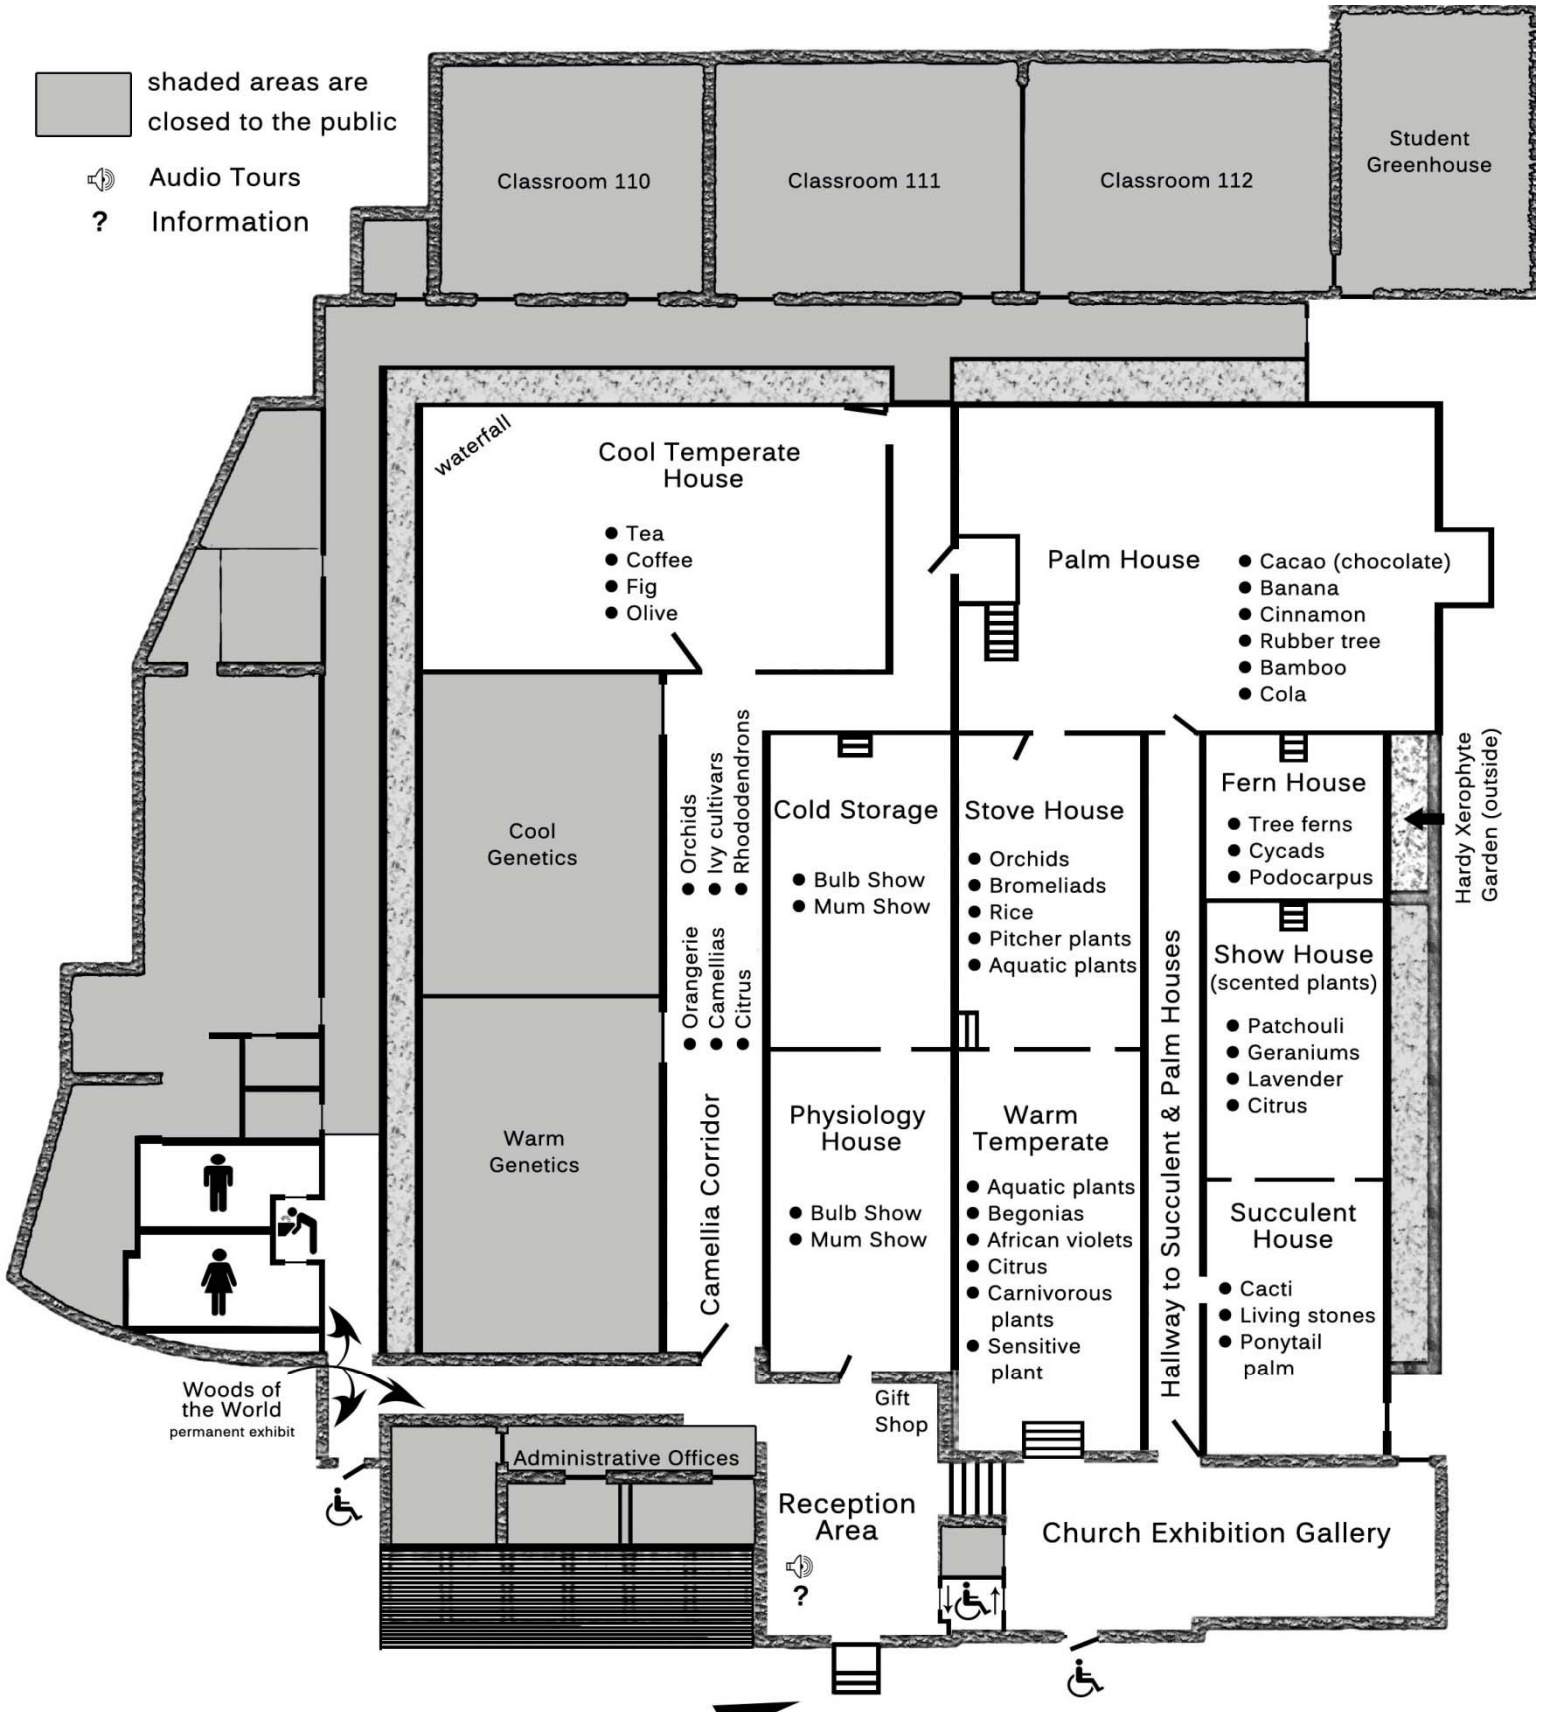

The Lyman Plant House and Conservatory

The Botanic Garden of Smith College

Main Entrance on College Lane

Building closes promptly at 4:00 pm. Please plan your visit accordingly.