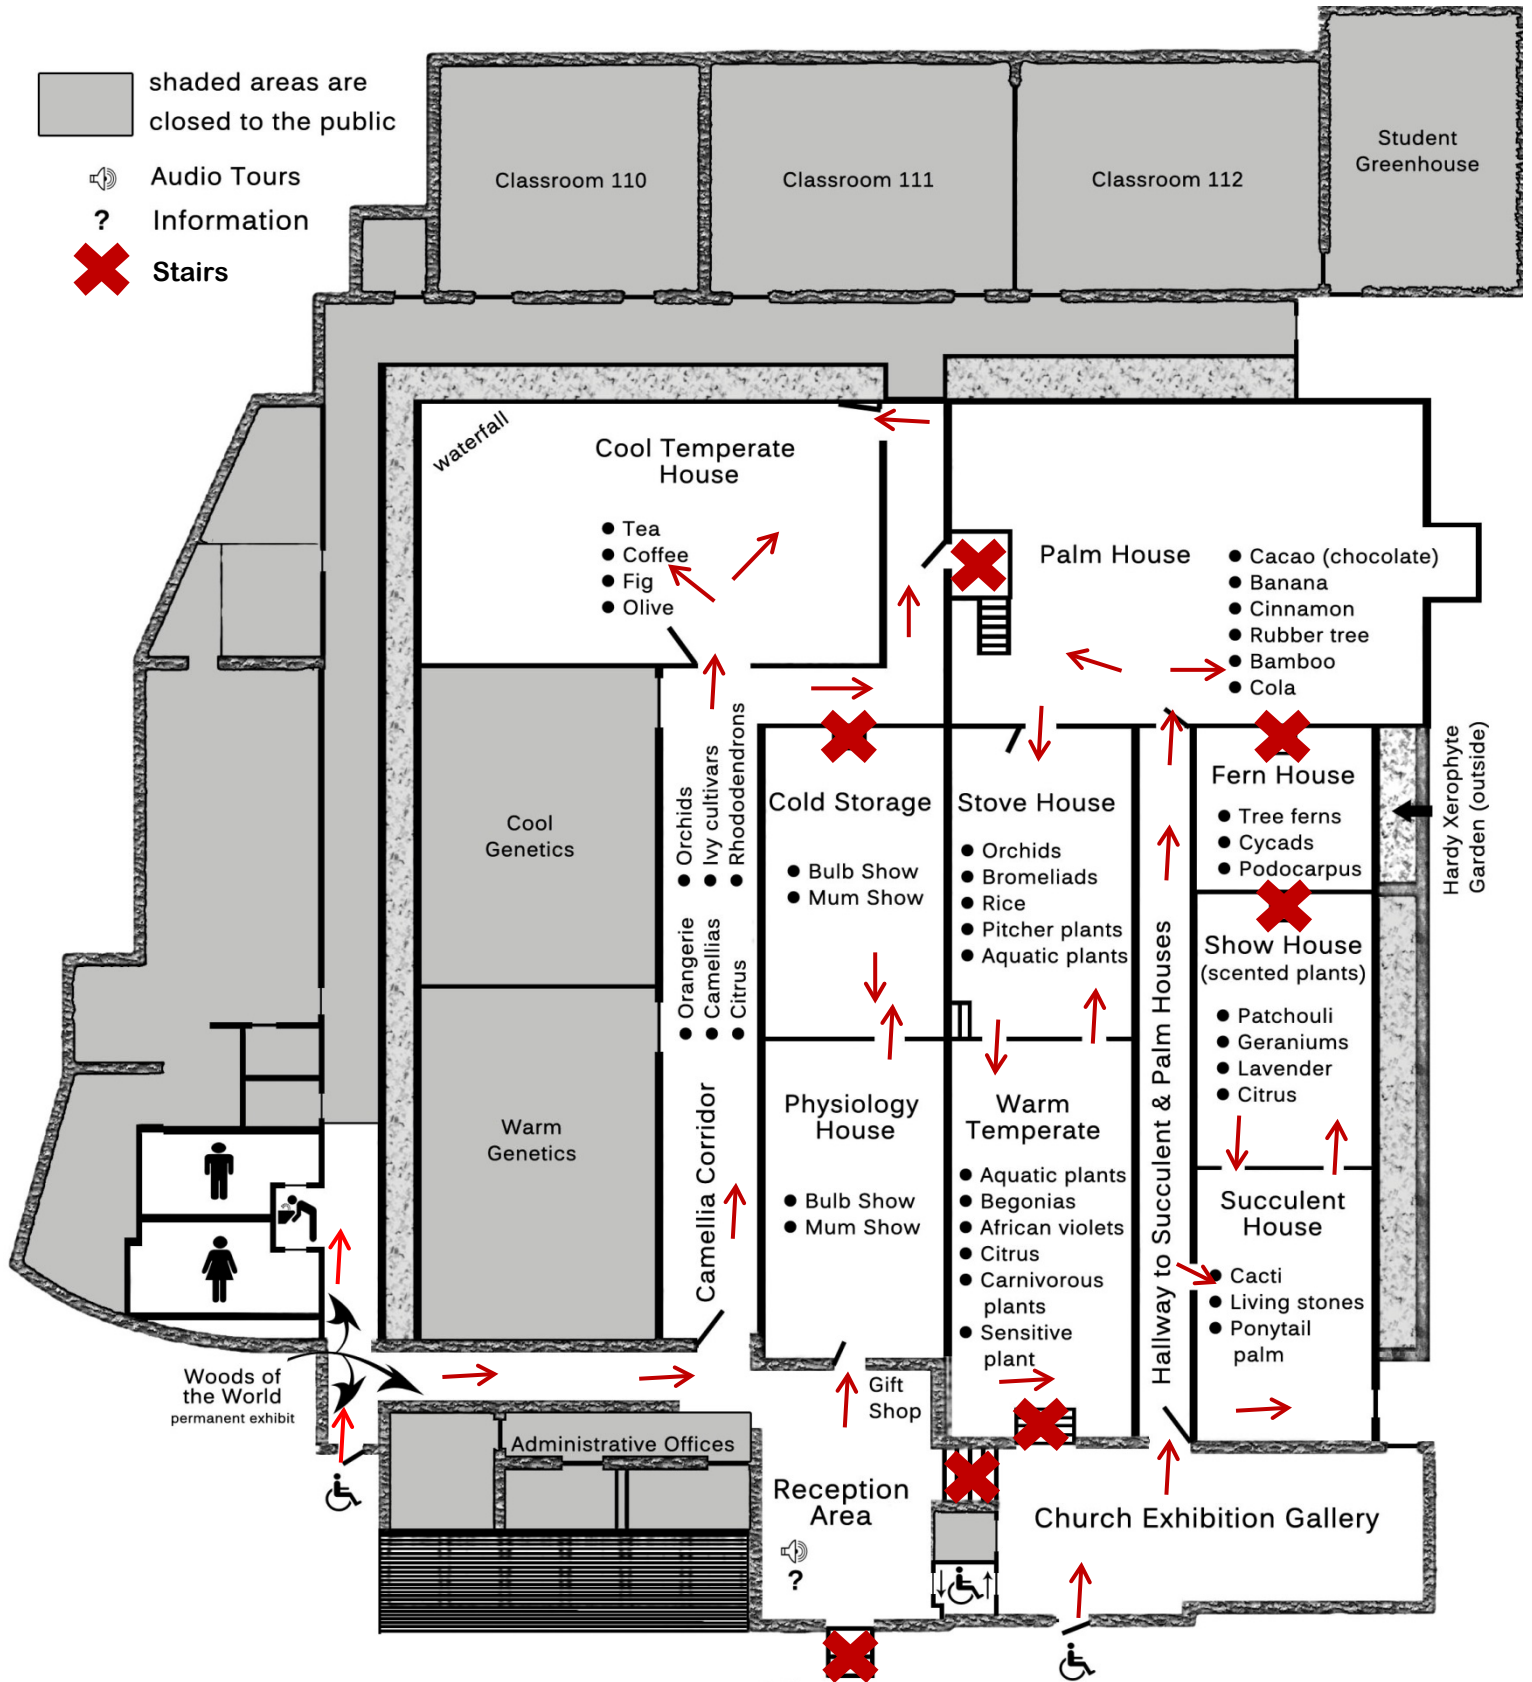

The Lyman Plant House and Conservatory

The Botanic Garden of Smith College

Main Entrance on College Lane

Building closes promptly at 4:00 pm. Please plan your visit accordingly.